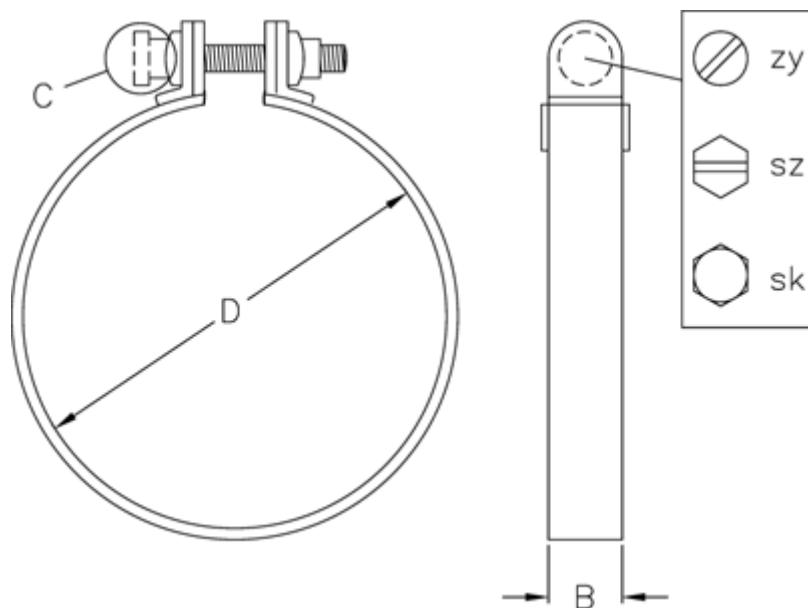

# Data Sheet

Article number: 021617002211

Description: Retaining Clamp SP 211 W1

## Measures

C (screw type) = SK

Diameter D = 211

Width B = 25